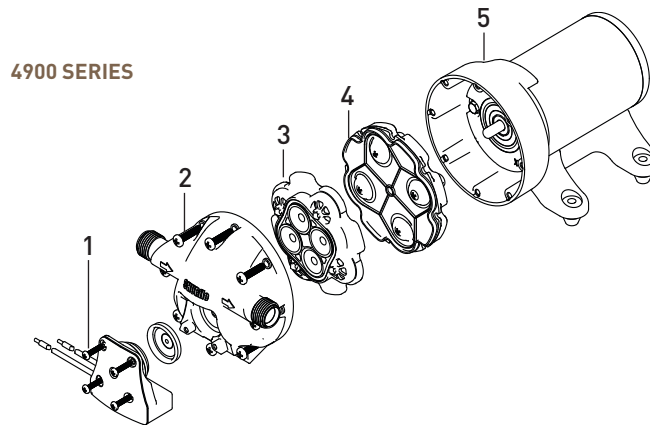

PUMP REPAIR & rebuild kits

4900 SERIES

Name	Model # OEM/Aftermarket	Switch	Upper Housing	Valve Assembly	Drive Assembly	Motor
Extreme™ Series Smart Sensor™ 4.0 12 VDC	4900-0201 4900-0211	1 N/A	2 94-670-01	3 94-669-00	4 94-670-00	5 N/A

5900 SERIES

Name	Model # OEM/Aftermarket	Switch	Upper Housing	Valve Assembly	Drive Assembly	Motor
Extreme™ Series Smart Sensor™ 5.7 12 VDC	5900-0201 5900-0211	1 N/A	2 94-670-02	3 94-030-01	4 94-030-02	5 N/A