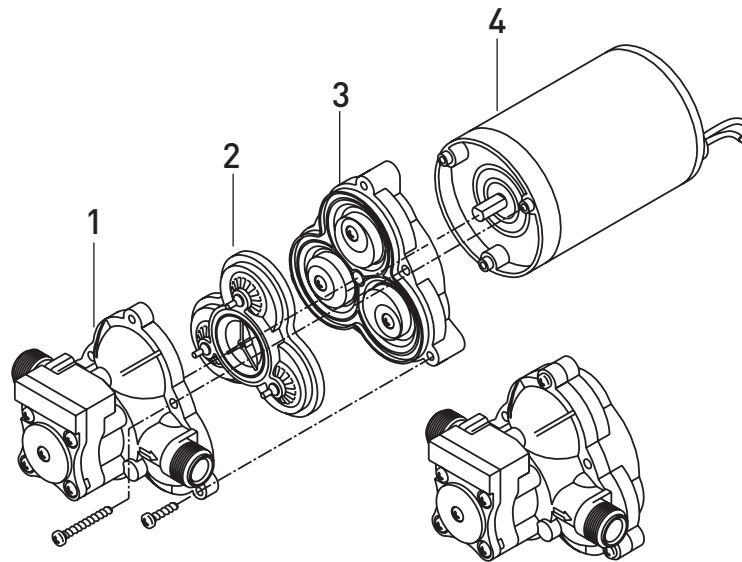

PUMP REPAIR & rebuild kits

SHURFLO pumps have set the standard for RV performance and reliability. To keep that performance and reliability at its peak, SHURFLO offers a wide range of kits for bench and field repair of its products. For detailed listings of individual part numbers, refer to SHURFLO pricing guides and repair manuals. This overview indicates the type of kits available.

2088 / 2093 SERIES

Name	Model # OEM/Aftermarket	Upper Housing	Valve Assembly	Drive Assembly	Motor	Pump Head Kit	Check Valve
Premium Plus Pump	2088-453-144 2088-453-444	1	2	3	4	5	Not Shown
Classic™ Pump	2088-422-144 2088-422-444	94-231-20	94-232-06	94-238-03	94-11-261-00	94-236-21	94-237-00
Whisper King™ Classic Pump	2093-204-113 2093-204-413	94-231-24	94-232-06	94-238-05	94-11-192-00	94-236-05	94-237-00
Standard Pump	2088-473-143 2088-473-443	94-231-24	94-232-03	94-238-04	94-11-142-10	94-236-08	94-237-00
Park Model	2088-492-144 2088-492-444	94-231-20	94-232-04	94-238-03	94-11-150-10	94-236-21	94-237-00